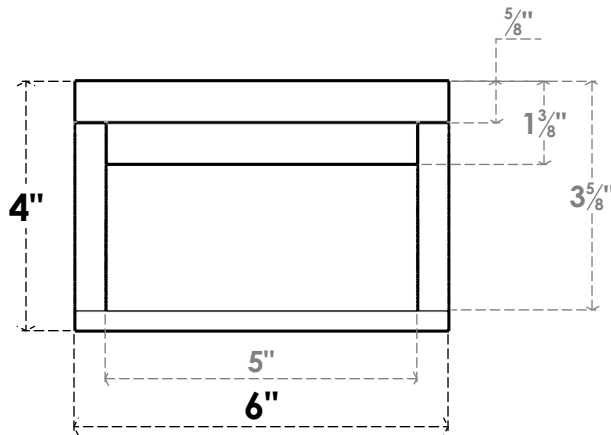

ITEM NUMBER: RFTURO060X04000X12000X004RIV00RCPR

6"W X 4"H X 12"L TIMBERTHANE ROUGH CEDAR RIVERA FAUX WOOD OPEN RAFTER TAIL, 4"L END, PRIMED TAN

GENERATED DATE : 03/02/2023

EKENA MILLWORK
 2300 WEST MAIN ST.
 CLARKSVILLE, TX 75426
 TOLL FREE: 866-607-0453
 WWW.EKENAMILLWORK.COM

NOTES

1. INSTALLATION TO BE COMPLETED IN ACCORDANCE WITH MANUFACTURER'S SPECIFICATIONS.
2. DRAWING MAY NOT BE TO SCALE
3. THIS DRAWING IS INTENDED FOR DESIGN AND PLANNING PURPOSES ONLY.
4. ALL INFORMATION CONTAINED HEREIN WAS CURRENT AT THE TIME OF DEVELOPMENT BUT MUST BE REVIEWED AND APPROVED BY THE PRODUCT MANUFACTURER TO BE CONSIDERED ACCURATE.
5. TIMBERTHANE ARCHITECTURAL PRODUCTS ARE MADE FROM HIGH DENSITY URETHANE AND COME FACTORY PRIMED