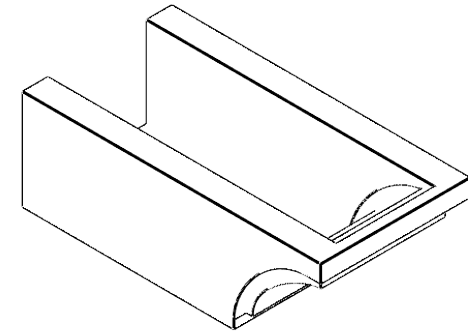

ITEM NUMBER: RFTURO060X04000X12000X004RIV00RCPR

6"W X 4"H X 12"L TIMBERTHANE ROUGH CEDAR RIVERA FAUX WOOD OPEN RAFTER TAIL, 4"L END, PRIMED TAN

GENERATED DATE : 03/02/2023

EKENA MILLWORK
 2300 WEST MAIN ST.
 CLARKSVILLE, TX 75426
 TOLL FREE: 866-607-0453
 WWW.EKENAMILLWORK.COM

NOTES

1. INSTALLATION TO BE COMPLETED IN ACCORDANCE WITH MANUFACTURER'S SPECIFICATIONS.
2. DRAWING MAY NOT BE TO SCALE
3. THIS DRAWING IS INTENDED FOR DESIGN AND PLANNING PURPOSES ONLY.
4. ALL INFORMATION CONTAINED HEREIN WAS CURRENT AT THE TIME OF DEVELOPMENT BUT MUST BE REVIEWED AND APPROVED BY THE PRODUCT MANUFACTURER TO BE CONSIDERED ACCURATE.
5. TIMBERTHANE ARCHITECTURAL PRODUCTS ARE MADE FROM HIGH DENSITY URETHANE AND COME FACTORY PRIMED