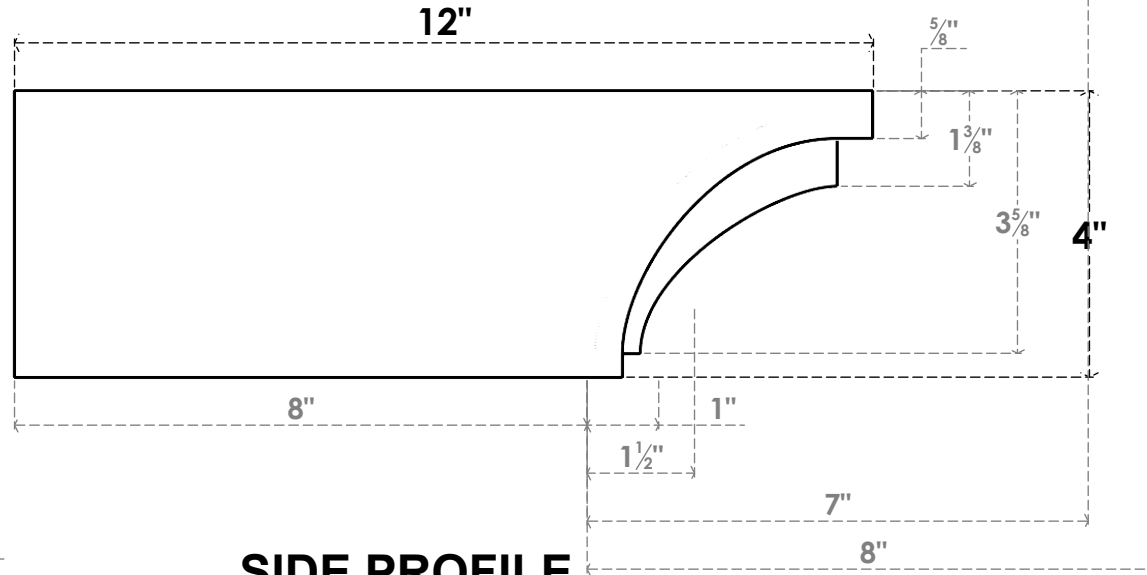

ITEM NUMBER: RFTURO060X04000X12000X004RIV00RCPR

6"W X 4"H X 12"L TIMBERTHANE ROUGH CEDAR RIVERA FAUX WOOD OPEN RAFTER TAIL, 4"L END, PRIMED TAN

GENERATED DATE : 03/02/2023

EKENA MILLWORK
 2300 WEST MAIN ST.
 CLARKSVILLE, TX 75426
 TOLL FREE: 866-607-0453
 WWW.EKENAMILLWORK.COM

NOTES

1. INSTALLATION TO BE COMPLETED IN ACCORDANCE WITH MANUFACTURER'S SPECIFICATIONS.
2. DRAWING MAY NOT BE TO SCALE
3. THIS DRAWING IS INTENDED FOR DESIGN AND PLANNING PURPOSES ONLY.
4. ALL INFORMATION CONTAINED HEREIN WAS CURRENT AT THE TIME OF DEVELOPMENT BUT MUST BE REVIEWED AND APPROVED BY THE PRODUCT MANUFACTURER TO BE CONSIDERED ACCURATE.
5. TIMBERTHANE ARCHITECTURAL PRODUCTS ARE MADE FROM HIGH DENSITY URETHANE AND COME FACTORY PRIMED